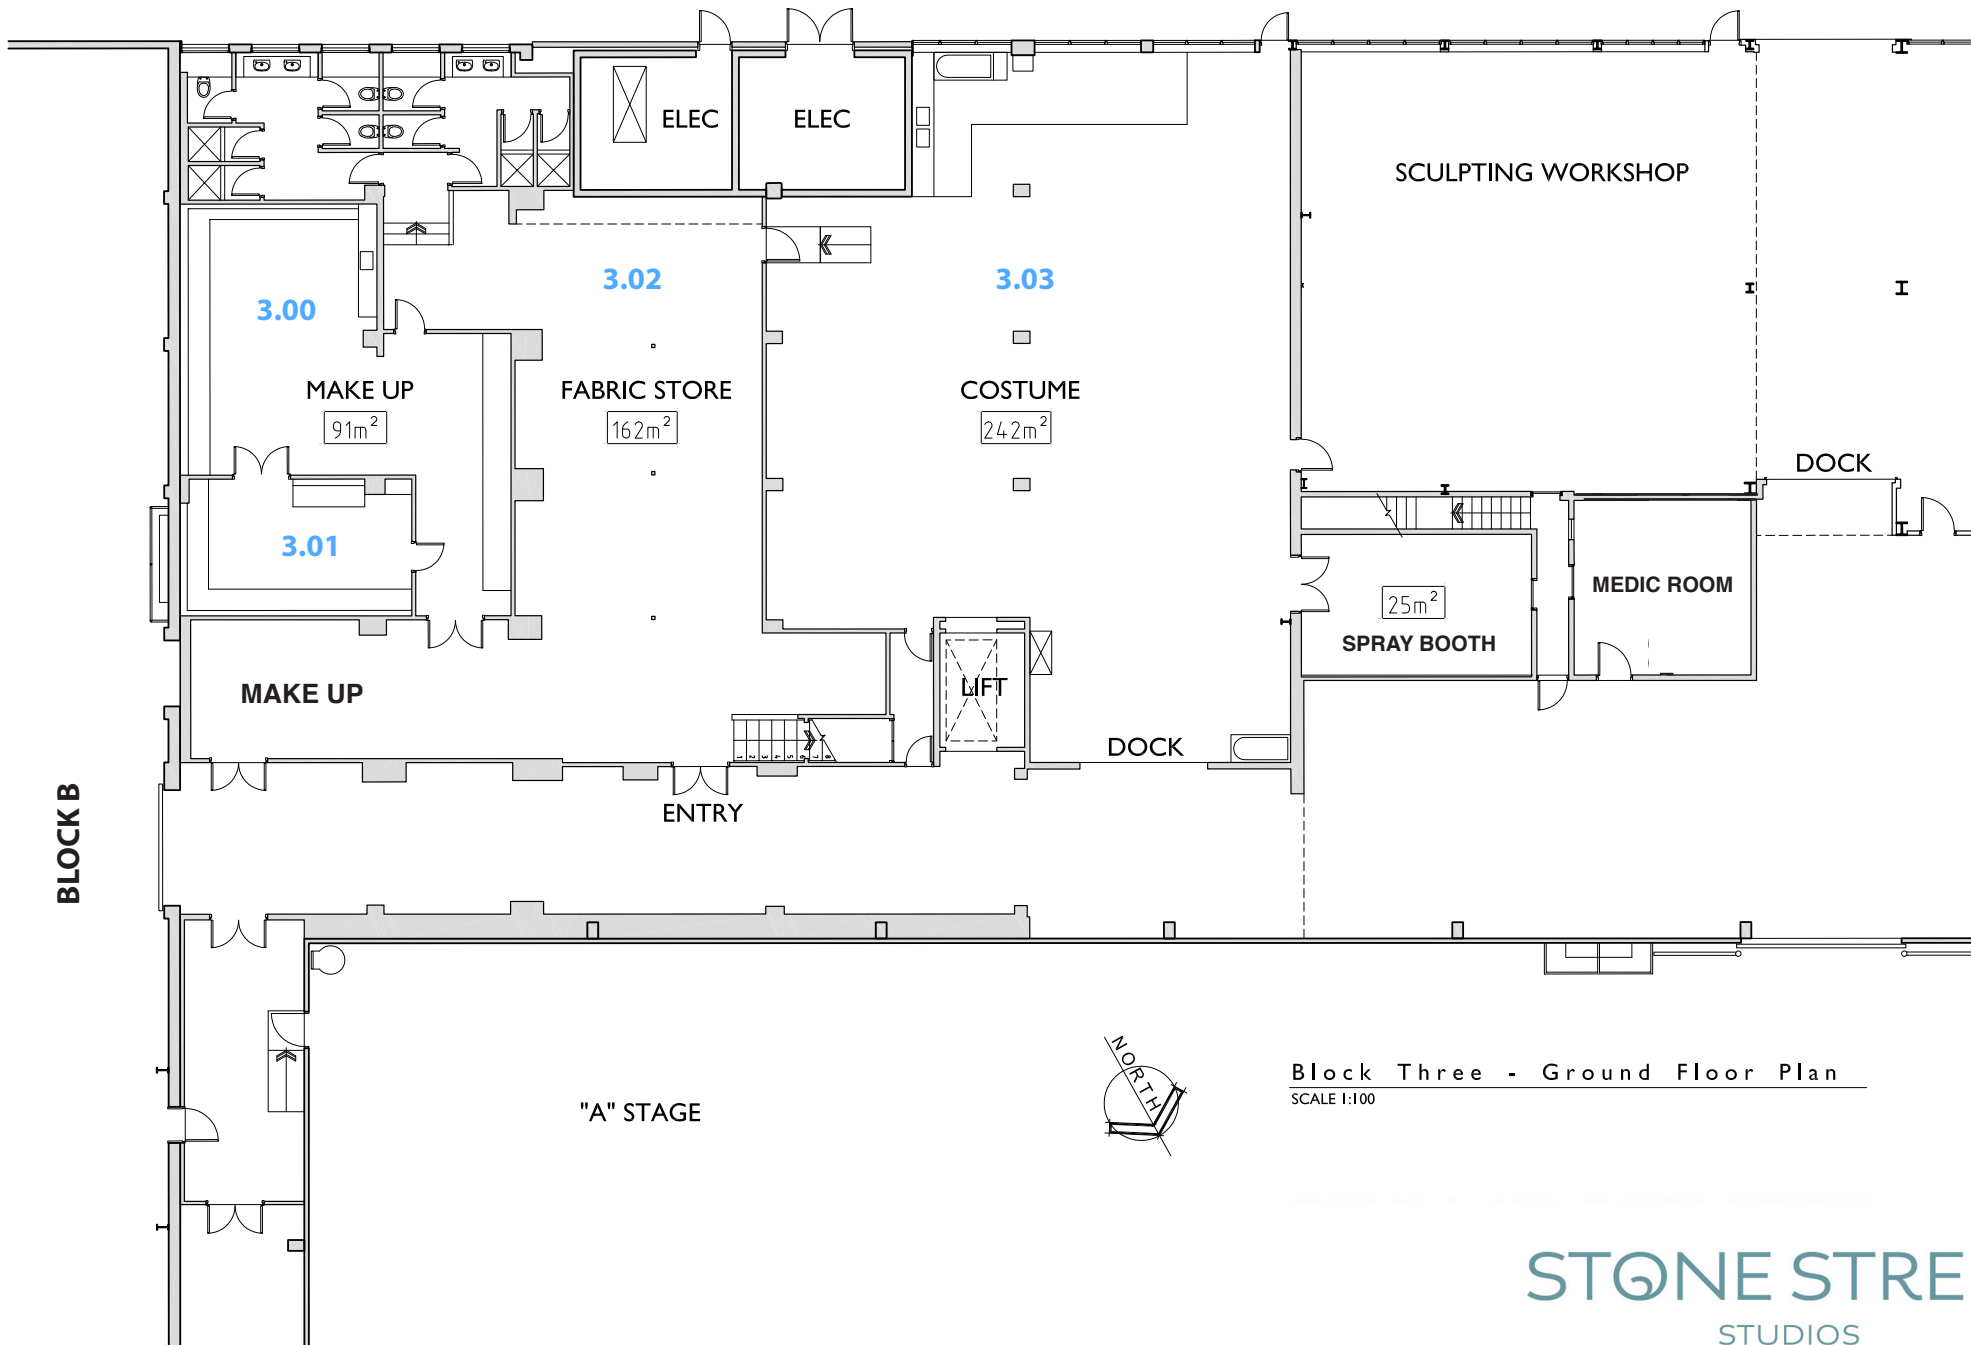

STONE STREET

BLOCK B

3.00

3.02

3.03

3.01

MAKE UP

91m²

FABRIC STORE

162m²

COSTUME

24.2m²

MAKE UP

LIFT

DOCK

ENTRY

SCULPTING WORKSHOP

DOCK

SPRAY BOOTH

MEDIC ROOM

25m²

"A" STAGE

Block Three - Ground Floor Plan

SCALE 1:100