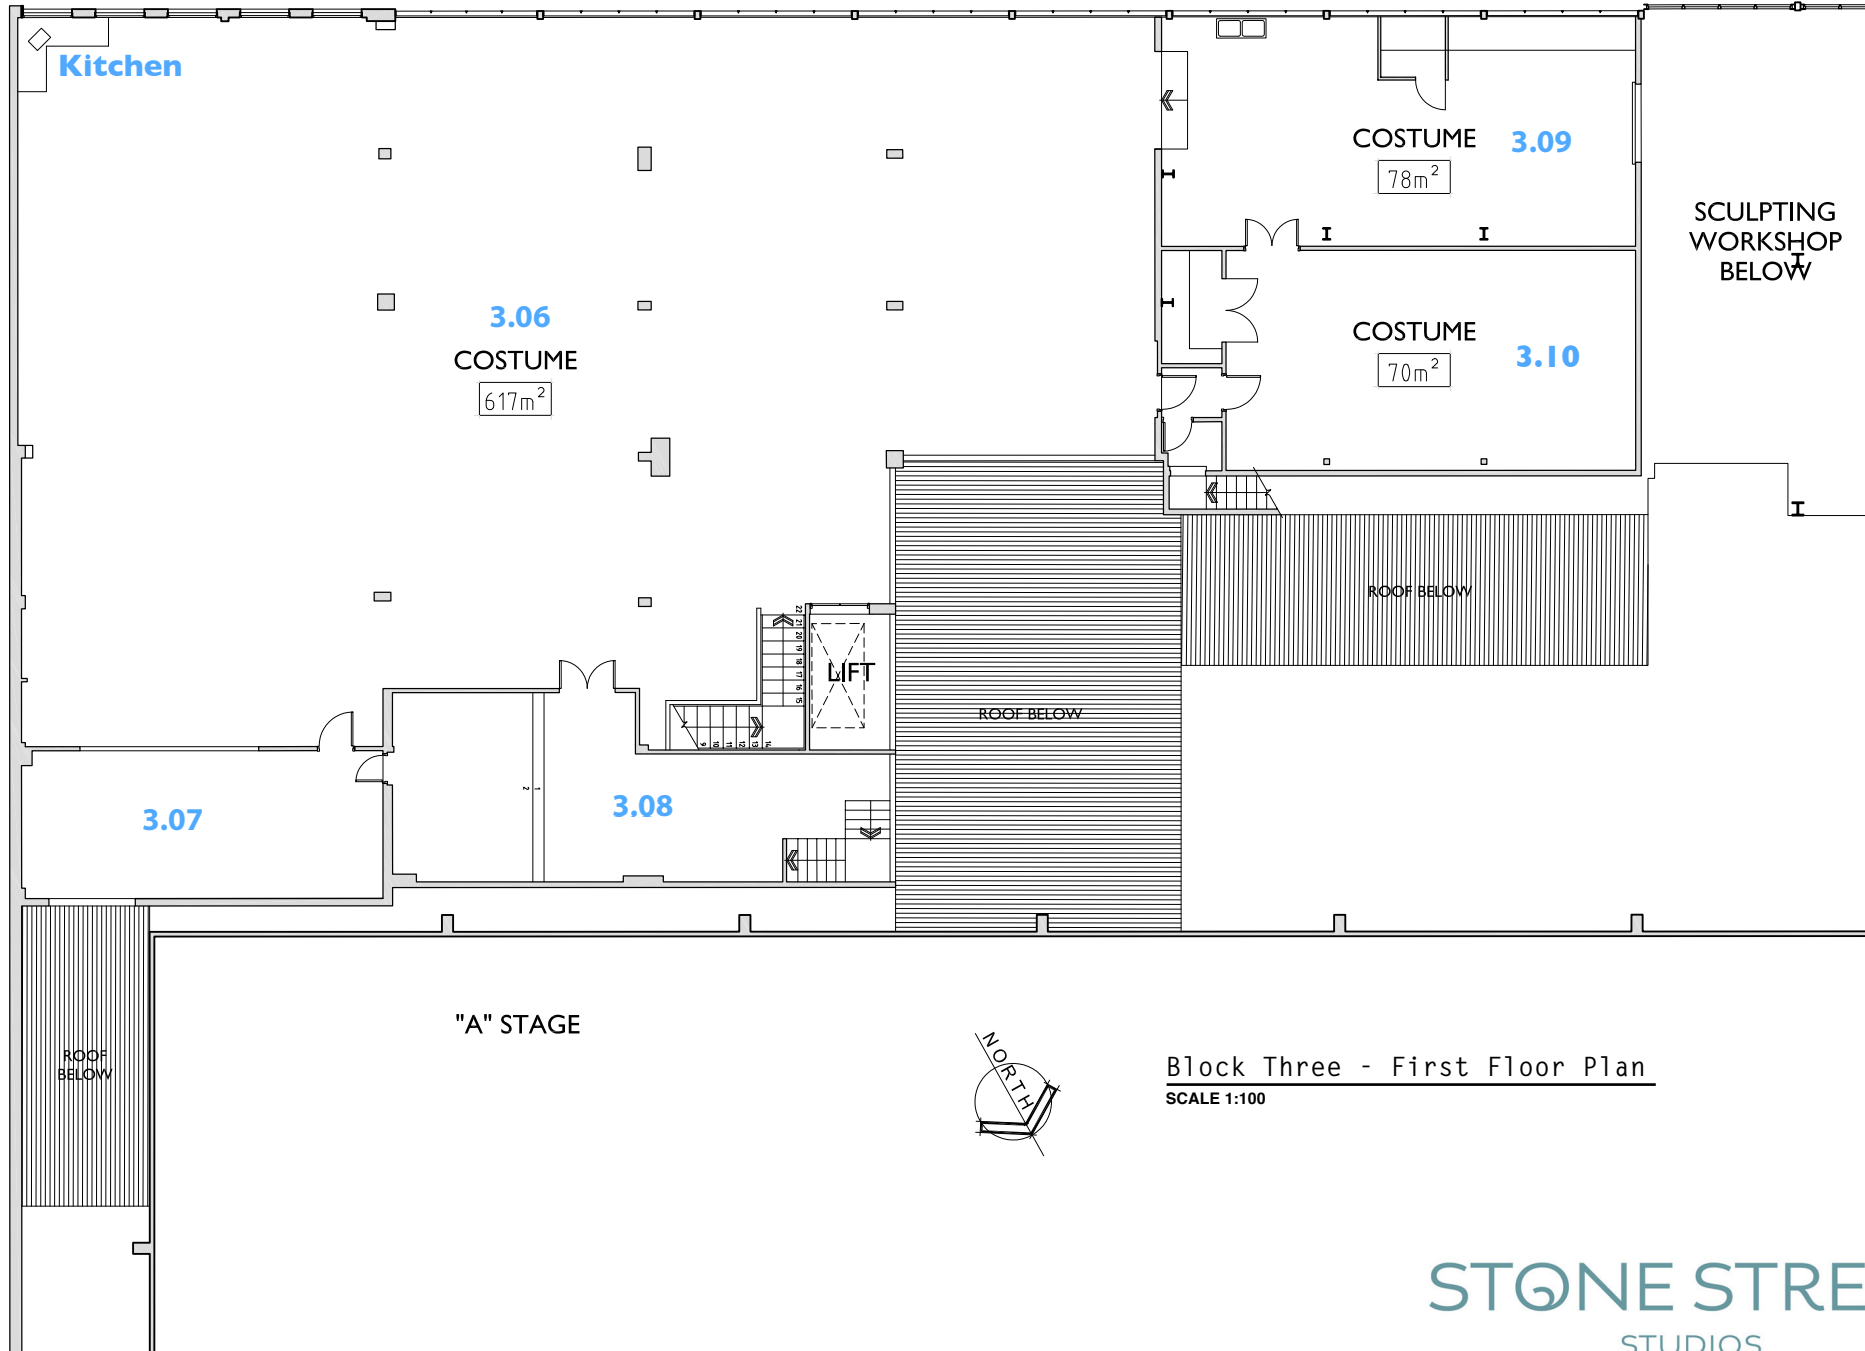

STONE STREET

BLOCK B

Block Three - First Floor Plan
SCALE 1:100

STONE STREET
STUDIOS